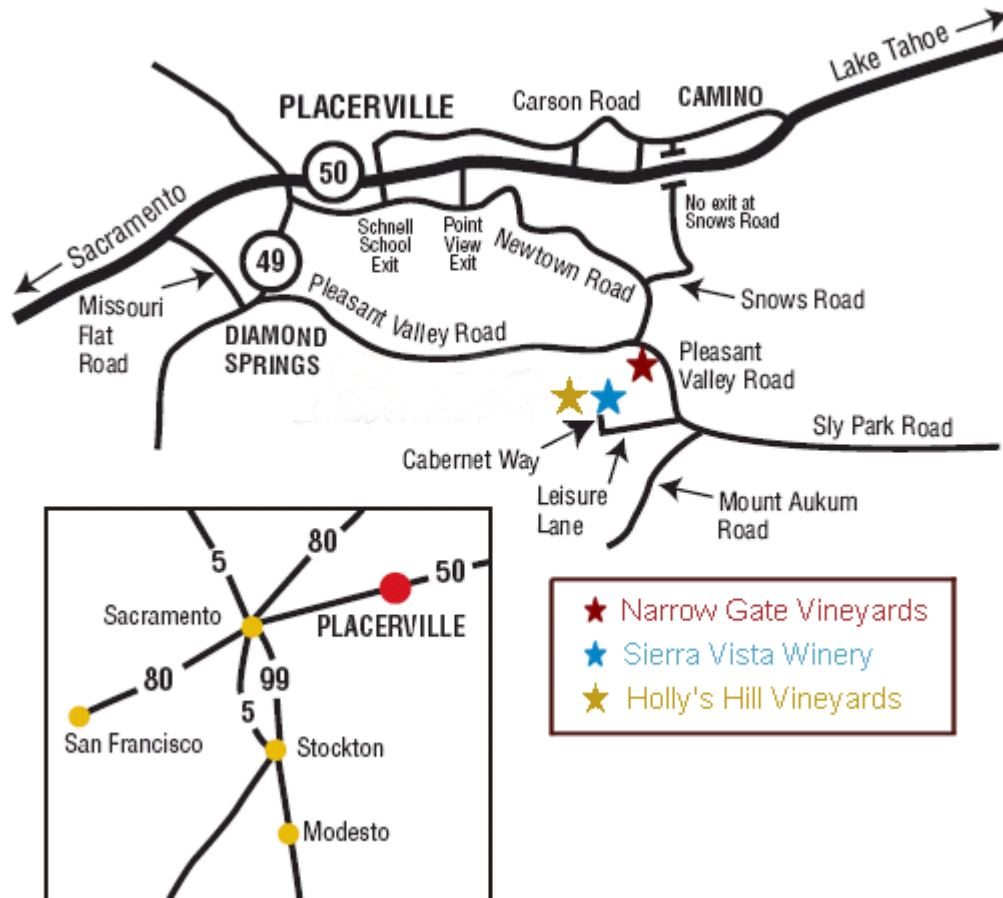

Directions to Narrow Gate Vineyards

The Winery is located just southeast of Placerville on Pleasant Valley Road.

From Hwy 50 East, take Missouri Flat Rd. So., Left on Hwy 49 (Pleasant Valley Rd). Follow Pleasant Valley Rd. approximately 9 miles. Pass Newtown Road and turn right into second driveway. Winery is 1/8 mile up the road.

From Hwy 50 West, take Sly Park Road approximately 6 miles until it turns into Pleasant Valley Rd. Pass E16 (Mt Aukum Rd.) and Leisure Lane, turn left at the second driveway. Winery is 1/8 mile up the road.

From downtown Placerville, take Cedar Ravine Rd. to left on Pleasant Valley Rd., travel East on Pleasant Valley Rd. approximately 4 miles, pass Newtown Rd. and turn right into second driveway. Winery is 1/8 mi. up the road.

Narrow Gate Vineyards
4282 Pleasant Valley Rd, Placerville, CA 95667
530-644-6201 - Fax 530-644-6637
Tasting room is open
Friday & Saturday 10 am to 5 pm, Sunday Noon to 5 pm